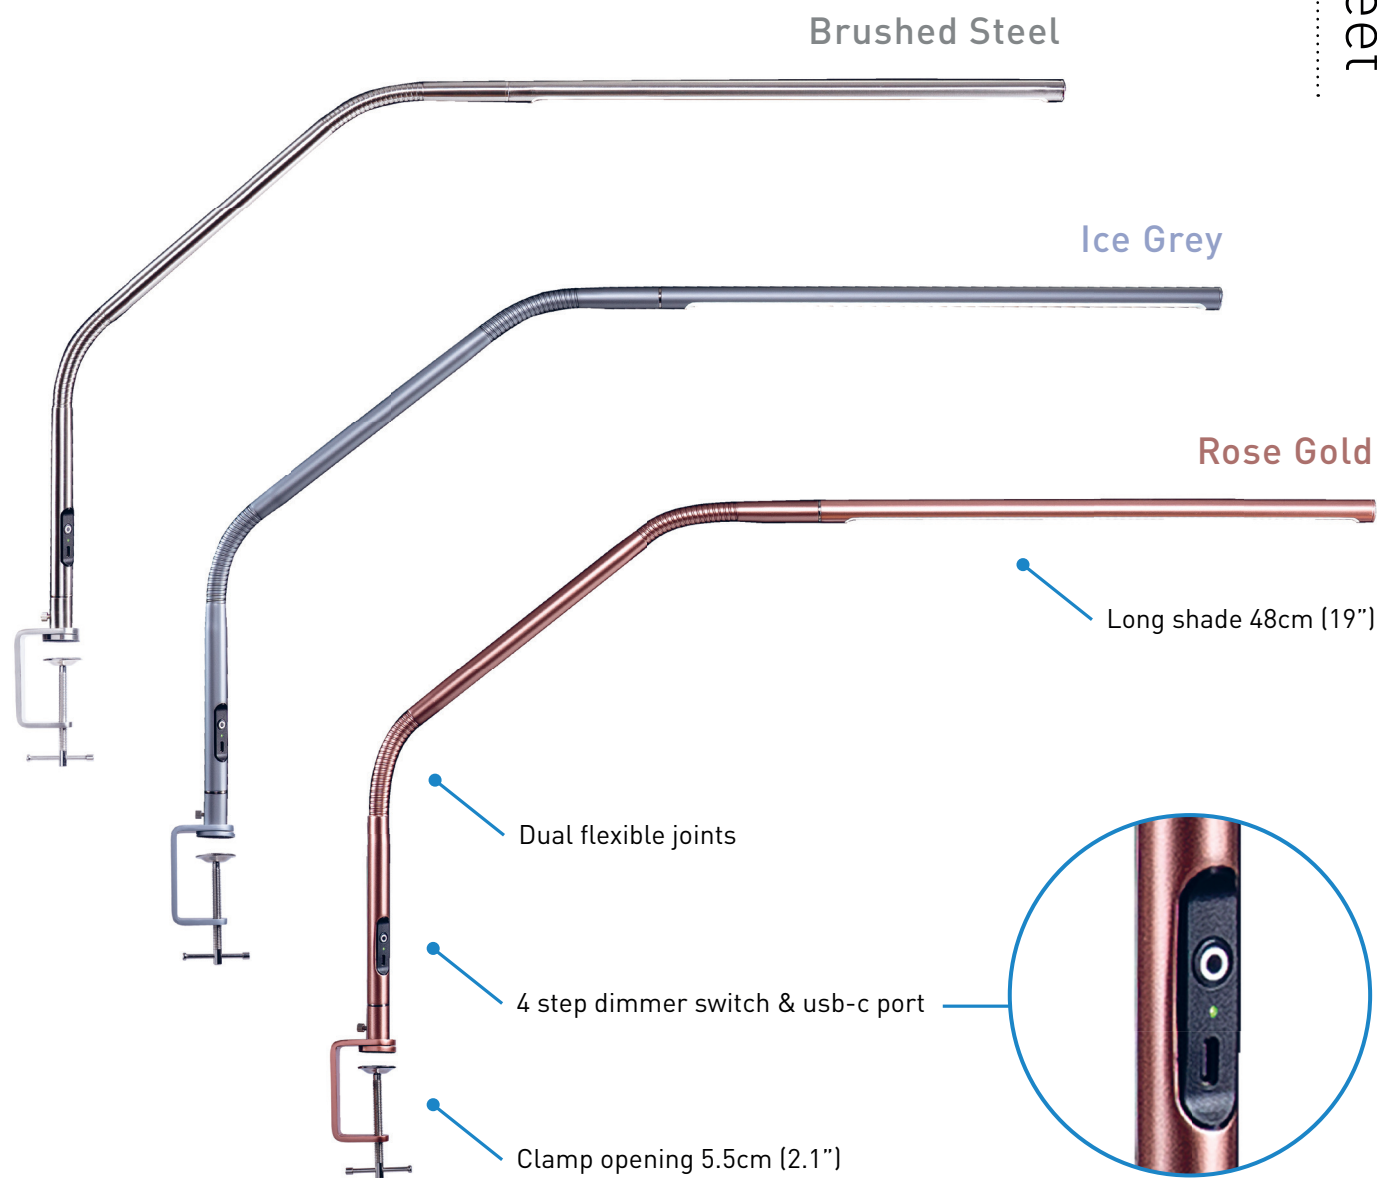

Slimline 4™

TABLE LAMP

U35109

U35209

U35309

Features Sheet

The **BEST** just got
EVEN BETTER!

SEE TRUE COLORS

Daylight 6,000K LEDs with 95+ CRI to see colors accurately at any time of day or night

HIGH-POWER 5V/2A USB-C PORT

Features a high-power 5V/2A USB-C port for fast charging of mobile devices

TACTILE MICRO-SWITCH

Tactile dimmer switch with 4 brightness levels provides option for your desired lighting preference

BRIGHTER THAN EVER

Brighter and sleeker than ever,
enabling visibility of the most
intricate details

ELEVATED HEIGHT

Taller design offers greater
flexibility and reach

ANTI-GLARE SHADE

Anti-glare shade provides
optimal eye comfort and perfectly
even light distribution